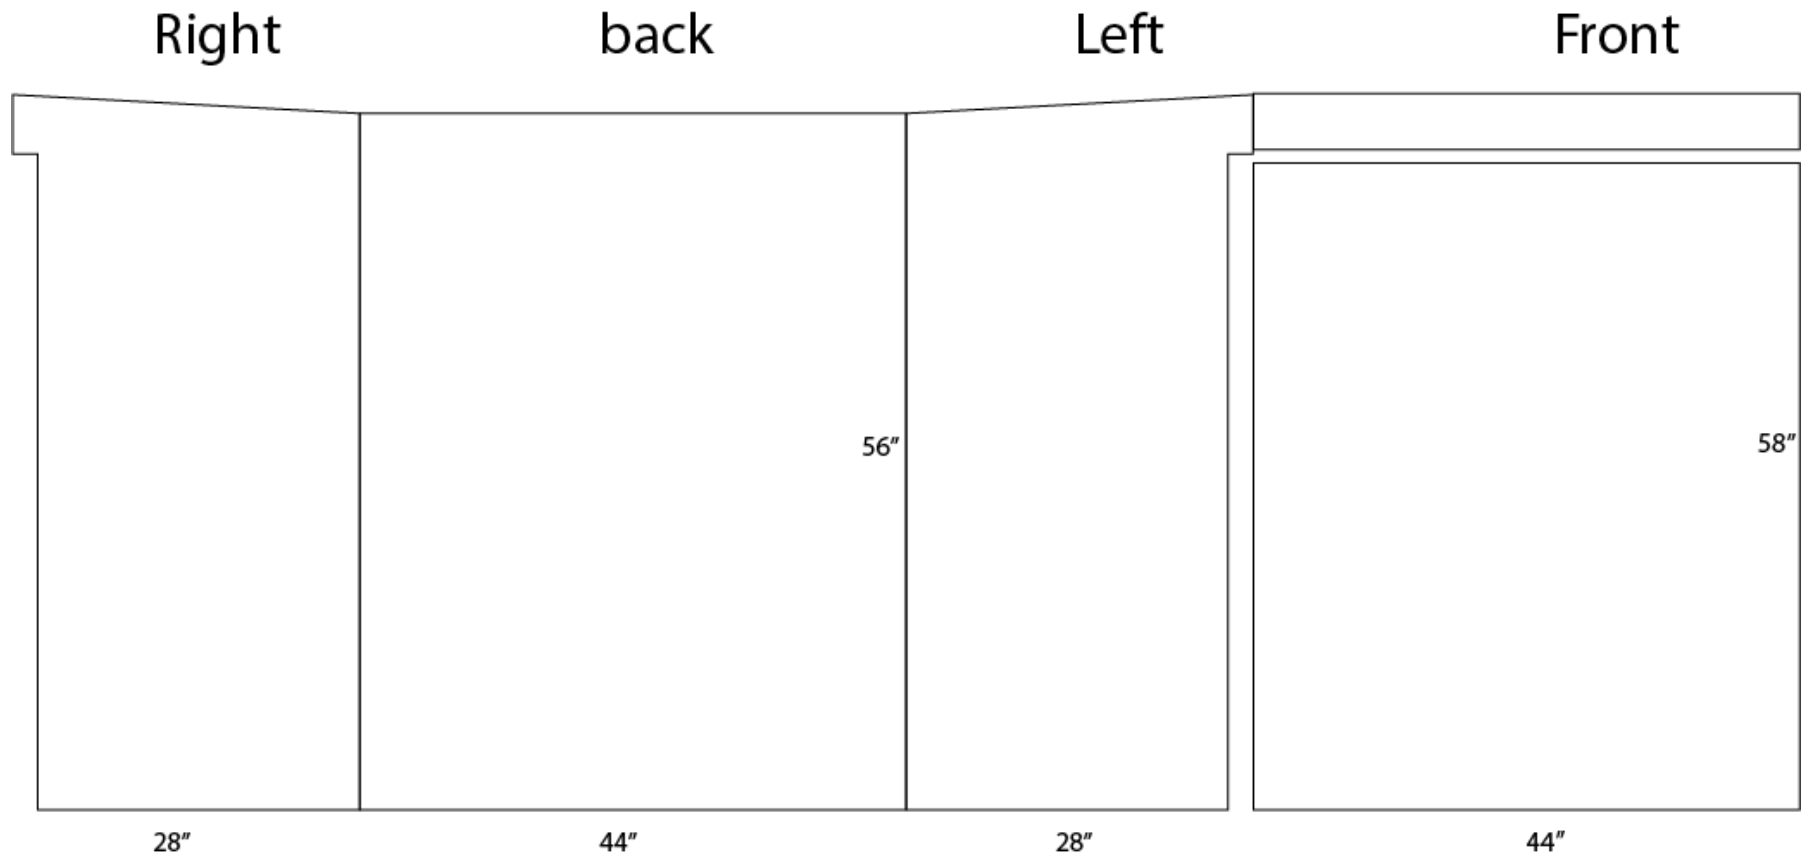

New Traffic Signal Box Template 2018

***Please make your Traffic Signal Box art to fit this template to the best of your ability and with the acceptance that boxes are 3-dimensional and have other irregularities such as handles, vents, doors, etc. Works can not be stretched or otherwise skewed to fit due to pixelation once enlarged.**

****Artists may also choose to include a separate top panel that should be scaled to the rectangular dimensions: 44" X 28".**

***** This template works great for your 3D model!**